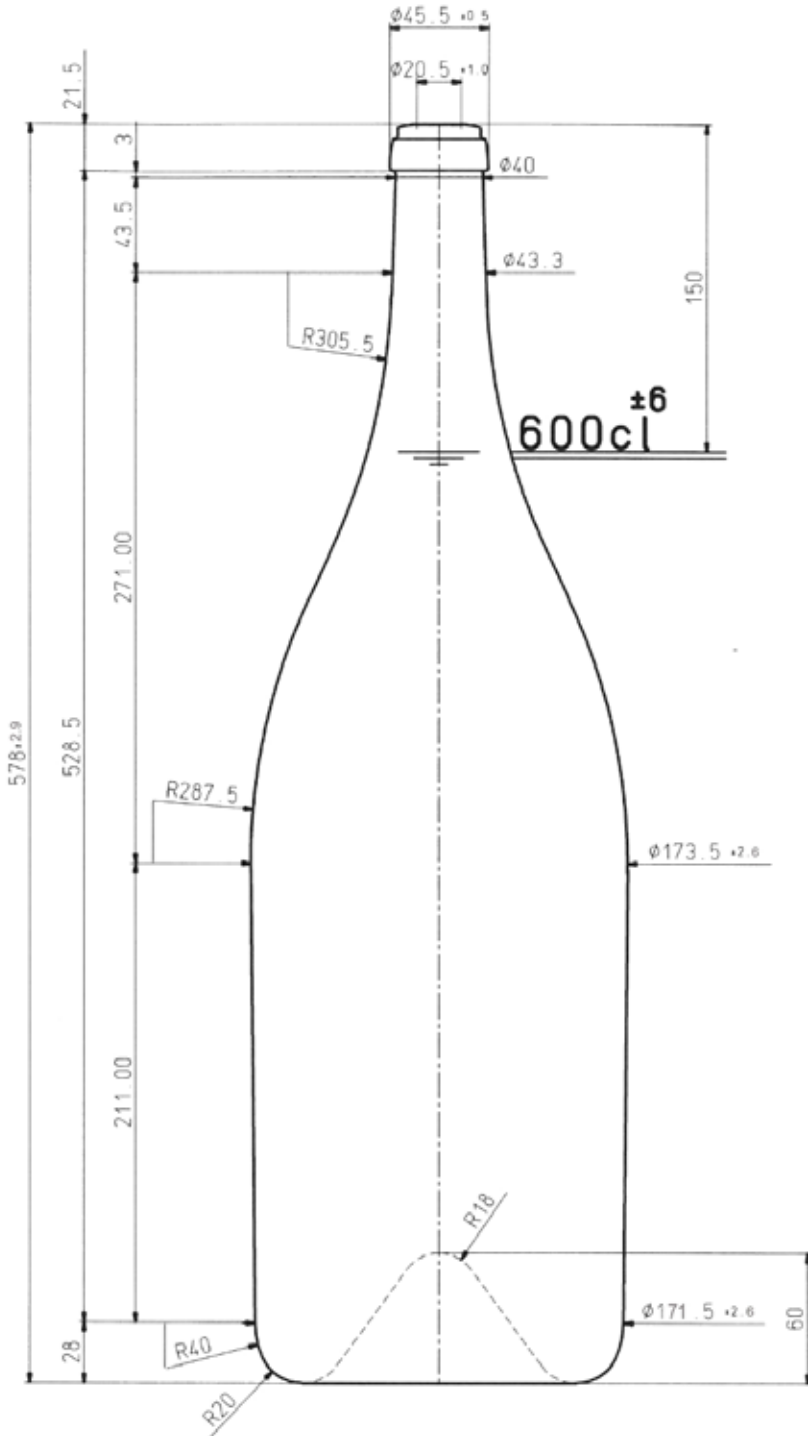

PRODUCT INFORMATION

Methuselah Cork 6L Antique Green

KAURI — HIGH QUALITY EUROPEAN GLASS

PRODUCT INFORMATION

Product Code	VP-0106Q#103
Origin	Europe
Glass Colour	Antique Green
Capacity	6L
Height	578mm
Diameter	173.5mm
Finish	Cork
Weight	5250g