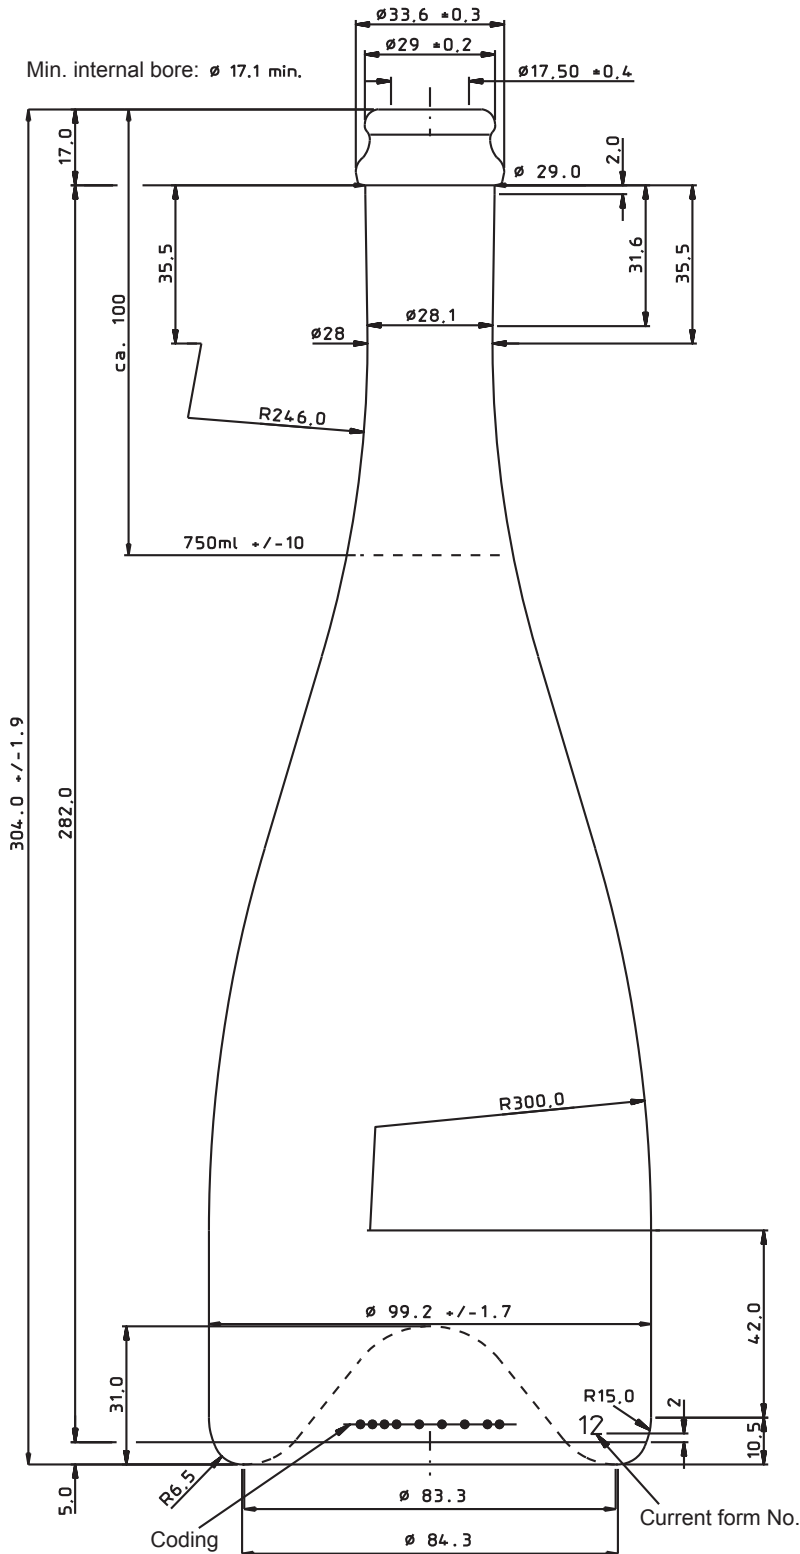

PRODUCT INFORMATION

Champagne Italia Crown/Cork 750mL Antique Green

KAURI — HIGH QUALITY EUROPEAN GLASS

PRODUCT INFORMATION

Product Code	WG-406-05-43
Origin	Germany
Glass Colour	Antique Green
Capacity	750mL
Height	304mm
Diameter	99.2mm
Finish	Crown/Cork
Weight	920g