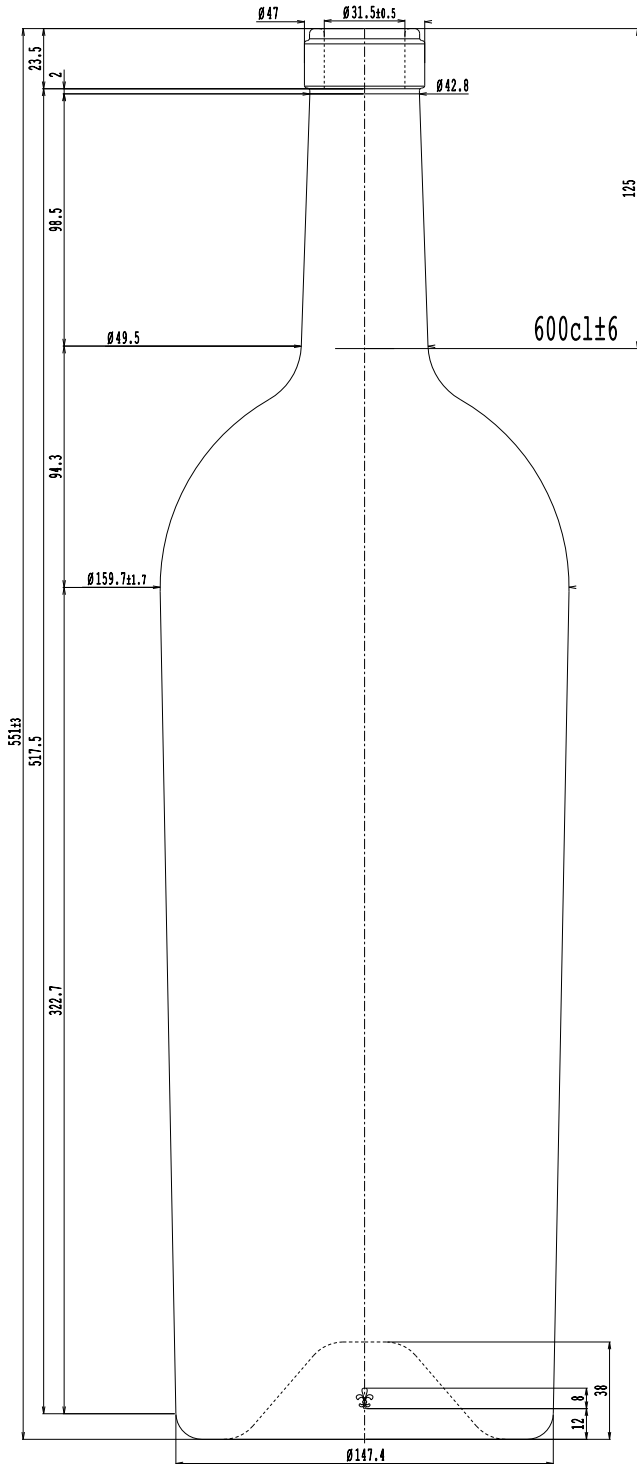

PRODUCT INFORMATION

Bord Storica Cork 6L Antique Green VE

KAURI — HIGH QUALITY EUROPEAN GLASS

PRODUCT INFORMATION

Product Code	FU-013104
Origin	Europe
Glass Colour	Antique Green VE
Capacity	6L
Height	551mm
Diameter	159.7mm
Finish	Cork
Weight	2950g