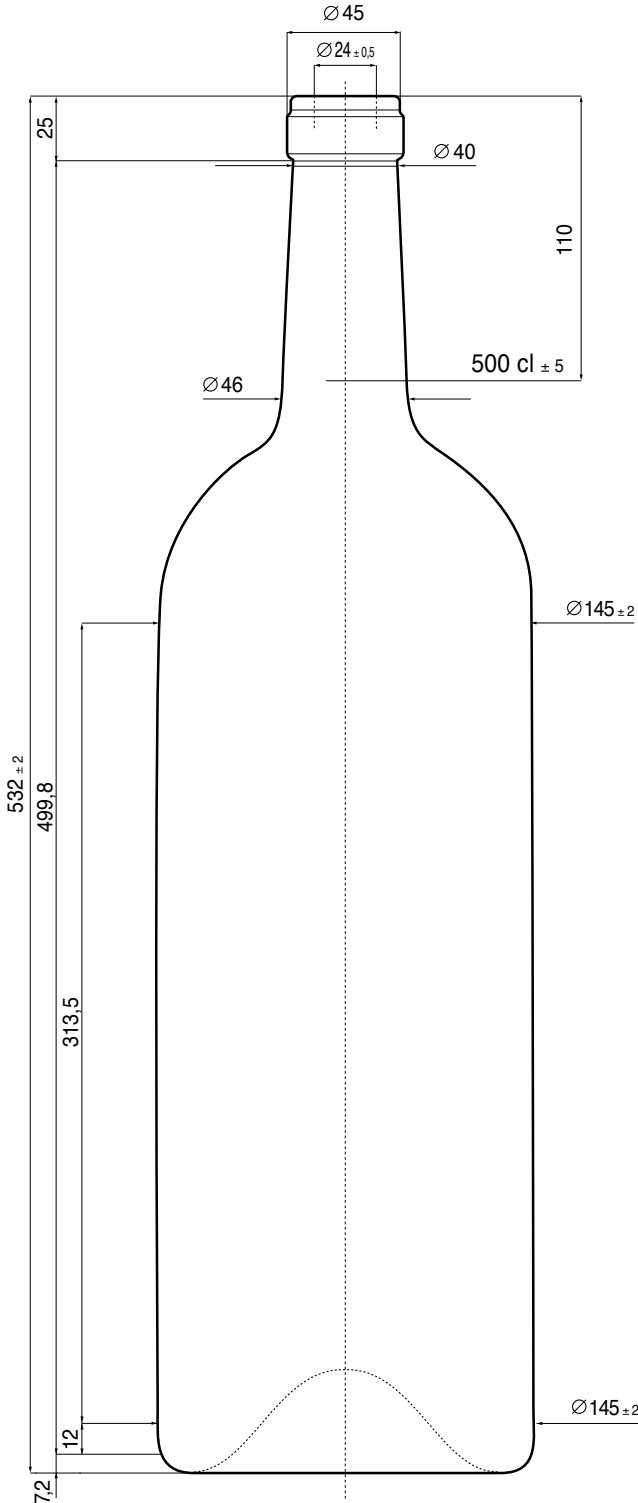

PRODUCT INFORMATION

Bord Golia Cork 5L Antique Green VE

KAURI — HIGH QUALITY EUROPEAN GLASS

PRODUCT INFORMATION

Product Code	FU-014337
Origin	Europe
Glass Colour	Antique Green VE
Capacity	5L
Height	532mm
Diameter	145mm
Finish	Cork
Weight	2950g