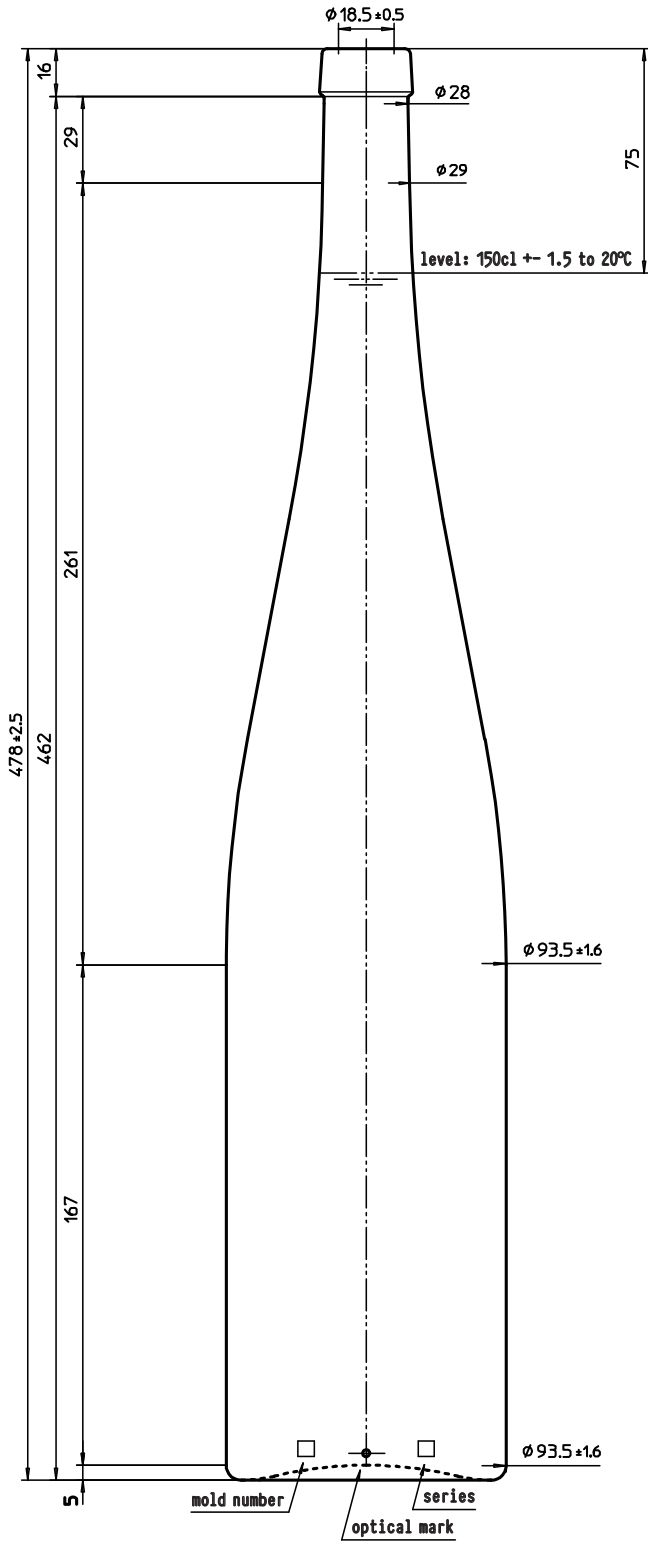

PRODUCT INFORMATION

Riesling Flute Cork 1.5L Antique Green

KAURI — HIGH QUALITY EUROPEAN GLASS

PRODUCT INFORMATION

Product Code	VG-8003306
Origin	Europe
Glass Colour	Antique Green
Capacity	1.5L
Height	478mm
Diameter	93.5mm
Finish	Cork
Weight	1270g