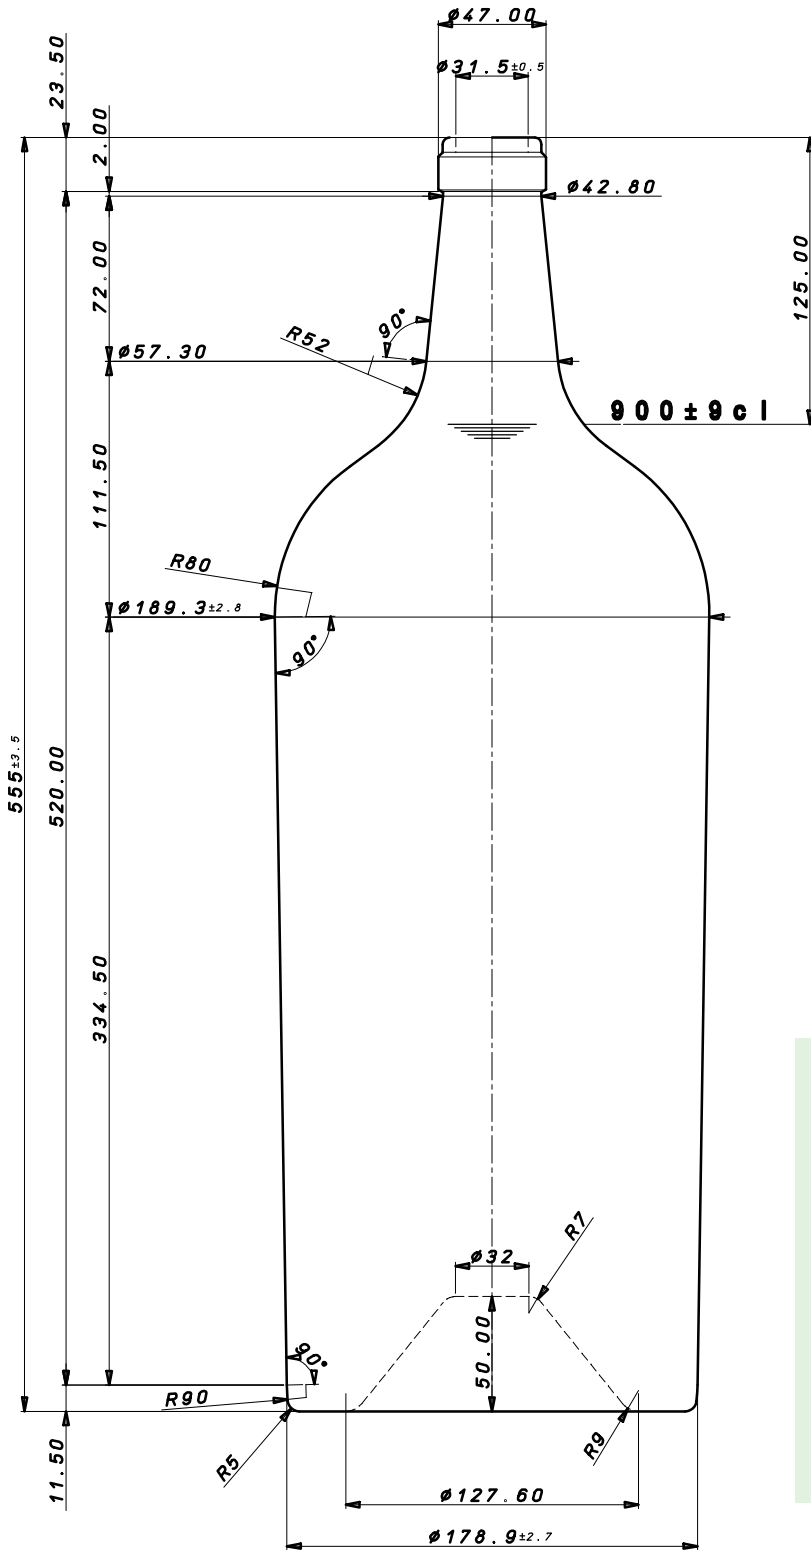

PRODUCT INFORMATION

Bord Francese Cork 9L Flint

KAURI — HIGH QUALITY EUROPEAN GLASS

PRODUCT INFORMATION

Product Code	VP-0504B
Origin	Europe
Glass Colour	Flint
Capacity	9L
Height	555mm
Diameter	189.3mm
Finish	Cork
Weight	4000g