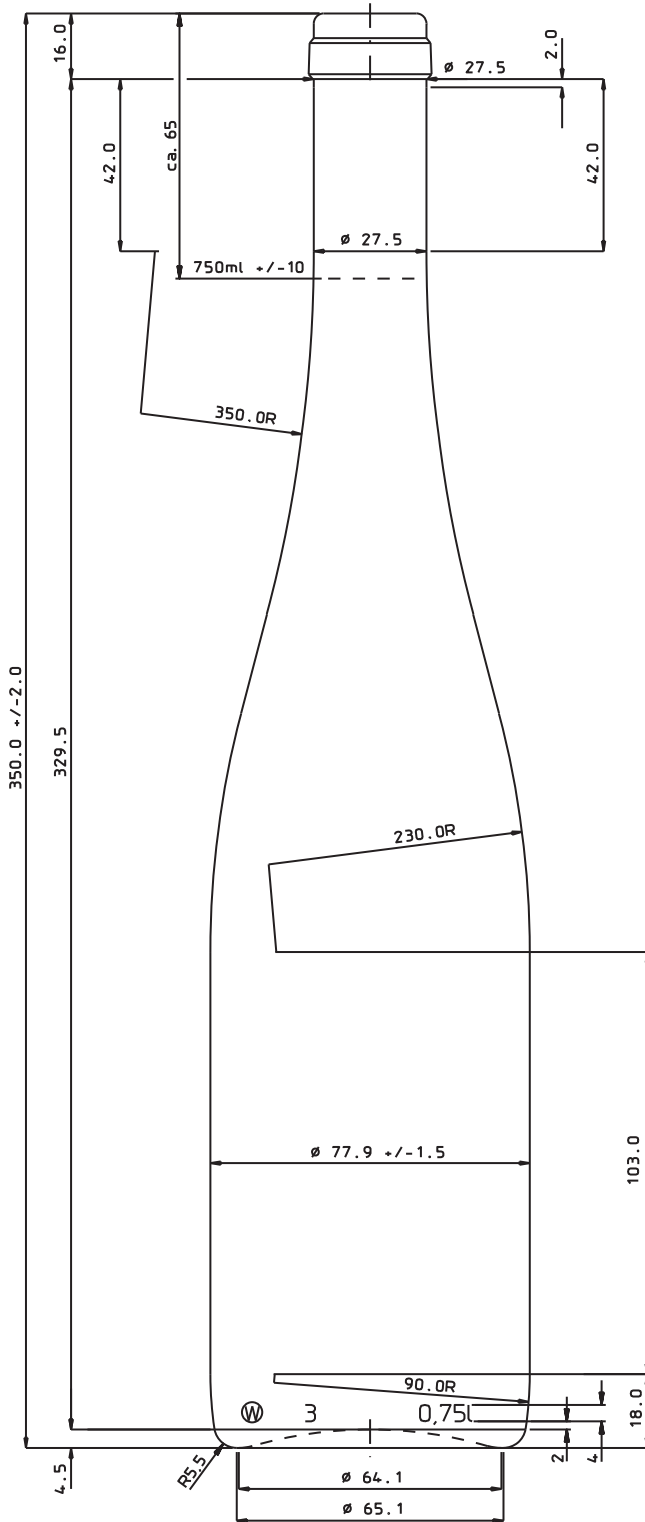

## PRODUCT INFORMATION

<b>Product Code</b>	WG-065-05-77
<b>Origin</b>	Germany
<b>Glass Colour</b>	Antique Green
<b>Capacity</b>	750mL
<b>Height</b>	350mm
<b>Diameter</b>	77.9mm
<b>Finish</b>	Cork
<b>Weight</b>	560g