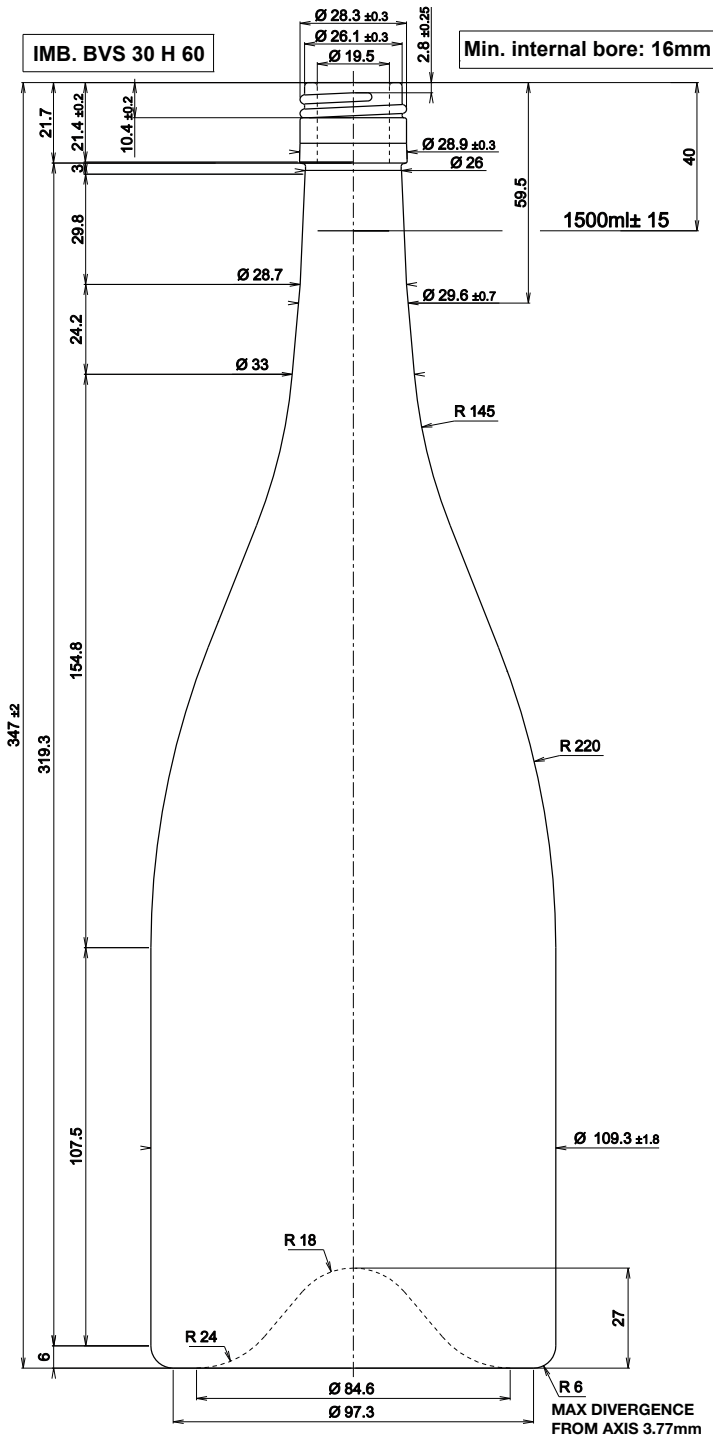

PRODUCT INFORMATION

Burg Prestige BVS 1.5L Extra Flint

KAURI — HIGH QUALITY EUROPEAN GLASS

PRODUCT INFORMATION

Product Code	FU-006009
Origin	Europe
Glass Colour	Extra Flint
Capacity	1.5L
Height	347mm
Diameter	109.3mm
Finish	BVS
Weight	850g