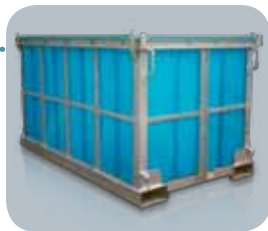

Falland **BIG TOUGH GRAPE BINS**

Proven Long Lasting Design

Constructed from the highest food grade PE and fully UV stabilized, Falland Big Tough Grape Bins are made to last against the sun's rays and harsh elements. Unlike PVC, our bins will not become brittle and require frequent replacement.

Now made by Gorilla and available throughout Australia and New Zealand through Kauri.

Big Tough Grape Bins

850L, 1000L, 1450L, 2850L

- 100% food grade quality and fully UV stabilized PE
- Fitted into steel frame with stainless steel bolts and locking nuts
- Strong steel frame that is tough enough to handle rough treatment
- Hot dip galvanized ensuring long life
- Many options available for forklifting, stacking, locating etc
- Choice of liner colours for individual identification
- Optional logo, branding and tracking available
- Maintenance free design
- Four sizes to choose from
- Optional bin lid